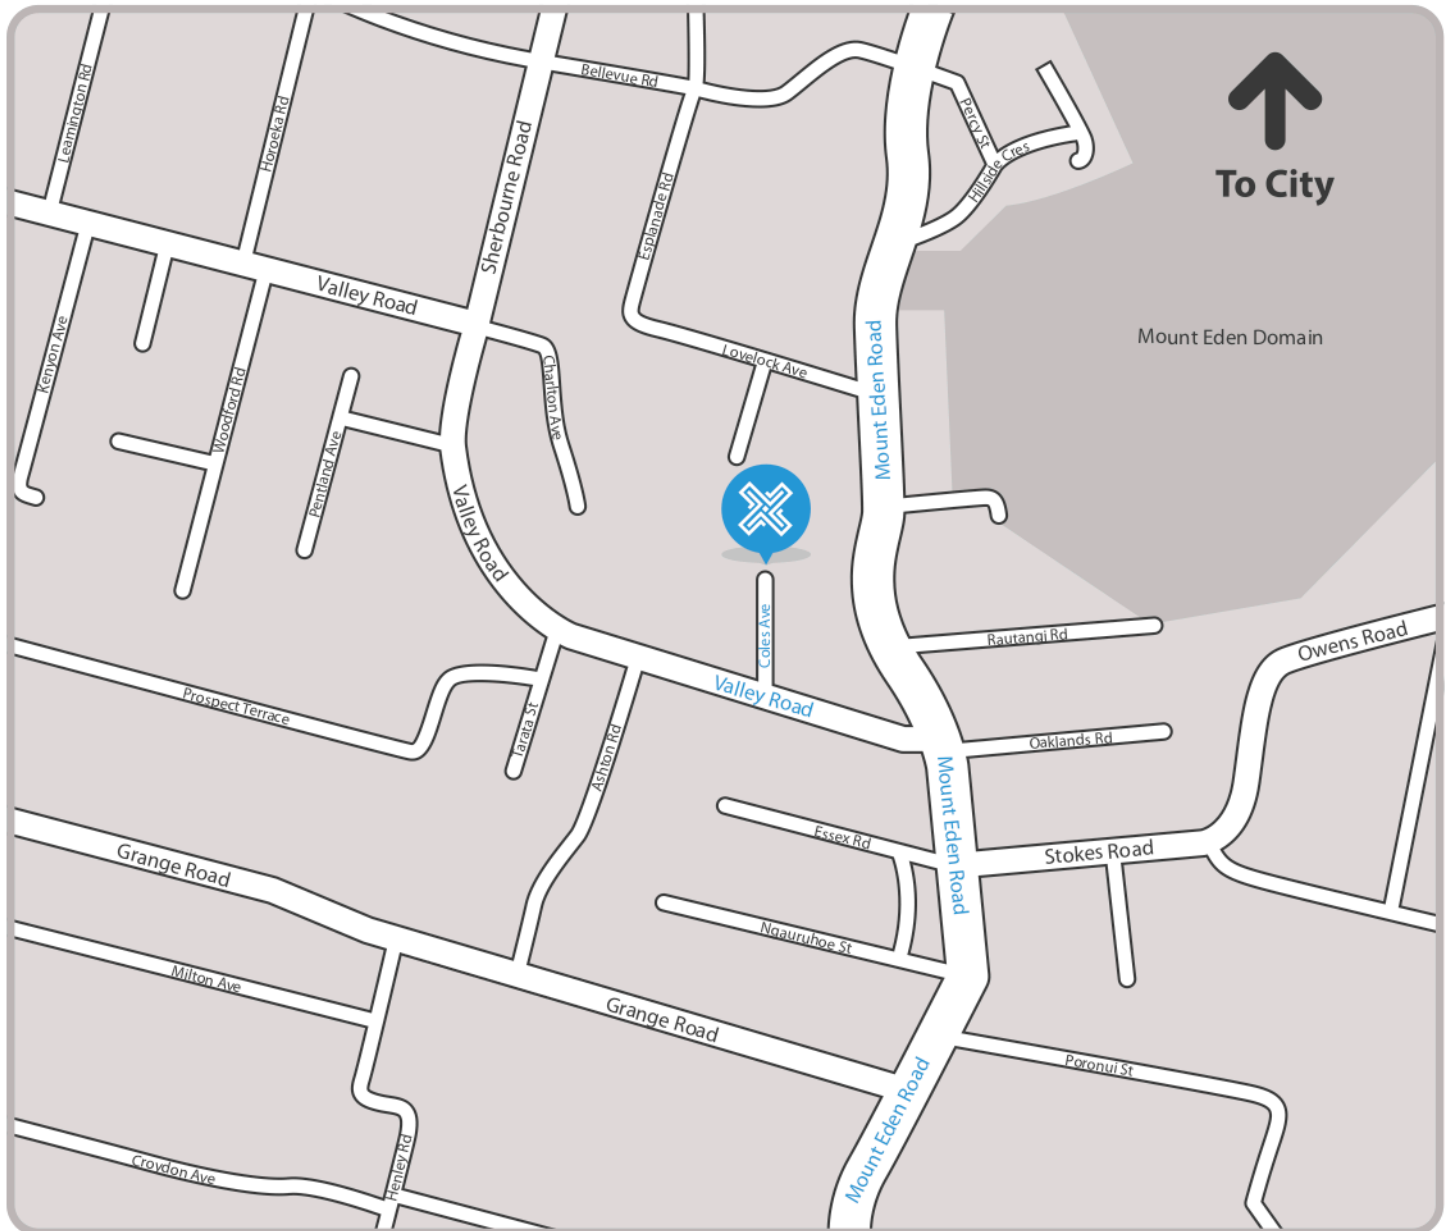

Unit 17, 13 Coles Avenue, Mt Eden, Auckland

Clinic Directions

1. Drive along **Mt Eden Rd** until you come to **Valley Rd**.
2. Turn into **Valley Rd** and go approximately 100 meters until you reach **Coles Avenue** on your right hand side.
3. You will see a sign THE STEEL WORKS at the entrance of **Coles Avenue**.
4. Drive all the way down the road (which looks like a drive way) until you reach the buildings.
5. Drive past all the buildings and around to the right hand side. We are located at Unit 17.

Clinic Parking

- We have on site parking right outside Unit 17, with additional car parks allocated to us throughout the car park.
- Any car park with **BODYWORX** on it can be used. They are numbered 6, 7, 8, 14, 20 and 21.
- If the car parks are full, additional car parking is available on Valley Rd and Ashton Rd, with a one minute walk to the clinic.
- If you are unsure about the parking, please do not hesitate to ask at reception.